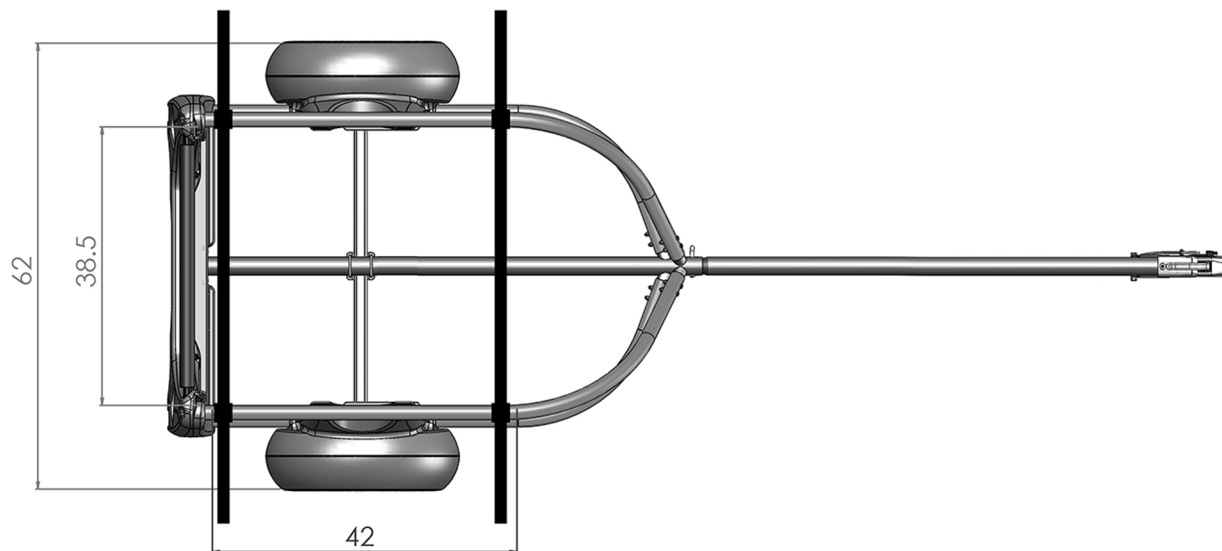

# sylvansport

go  EASY DIMENSIONS

	<b>GO EASY</b>	<b>GO EASY Essential</b>	<b>GO EASY Ultimate</b>
<b>Cost</b>	\$2,295	\$2,795	\$3,295
<b>Weight</b>	235lbs	260lbs	305lbs
<b>Total Carrying Capacity</b>	565lbs	540lbs	495lbs
<b>Rack Carrying Capacity</b>	165lbs	165lbs	165lbs
<b>GVWR</b>	800lbs	800lbs	800lbs
<b>Dimensions</b> (not incl crossbars)	150" x 62" x 35"	150" x 62" x 35"	150" x 62" x 35"
<b>Ground Clearance</b>	9.75" (to axle)	9.75" (to axle)	9.75" (to axle)   8" (to spare tire)
<b>Electrical</b>	Flat 4-pin connector plug	Flat 4-pin connector plug	Flat 4-pin connector plug
<b>Hitch</b>	1-1/4" or 2"	1-1/4" or 2"	1-1/4" or 2"
<b>Ball</b>	2" ball   15" ball height	2" ball   15" ball height	2" ball   15" ball height
<b>Coupler</b>	Soft touch handle One-step engagement	Soft touch handle One-step engagement	Soft touch handle One-step engagement
<b>Tongue</b>	75" standard length 45" short length (optional) Hardened steel	75" standard length 45" short length (optional) Hardened steel	75" standard length 45" short length (optional) Hardened steel
<b>Tongue Weight</b> (unloaded)	30lbs	30lbs	30lbs
<b>Rack System</b>	79" wide Thule ProBar crossbars Tool-free removal Compatible w/ most rack brands	79" wide Thule ProBar crossbars Tool-free removal for use as utility trailer Compatible w/ most rack brands	79" wide Thule ProBar crossbars Tool-free removal for use as utility trailer Compatible w/ most rack brands