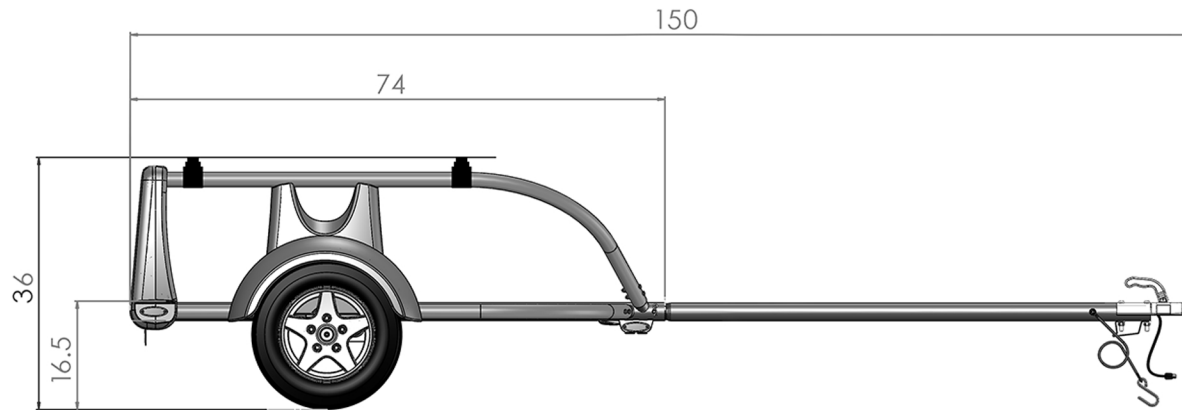

# sylvansport

go  EASY DIMENSIONS

	<b>GO EASY</b>	<b>GO EASY Essential</b>	<b>GO EASY Ultimate</b>
<b>Cost</b>	\$2,295	\$2,795	\$3,295
<b>Weight</b>	235lbs	260lbs	305lbs
<b>Total Carrying Capacity</b>	565lbs	540lbs	495lbs
<b>Rack Carrying Capacity</b>	165lbs	165lbs	165lbs
<b>GVWR</b>	800lbs	800lbs	800lbs
<b>Dimensions</b> (not incl crossbars)	150" x 62" x 35"	150" x 62" x 35"	150" x 62" x 35"
<b>Ground Clearance</b>	9.75" (to axle)	9.75" (to axle)	9.75" (to axle)   8" (to spare tire)
<b>Electrical</b>	Flat 4-pin connector plug	Flat 4-pin connector plug	Flat 4-pin connector plug
<b>Hitch</b>	1-1/4" or 2"	1-1/4" or 2"	1-1/4" or 2"
<b>Ball</b>	2" ball   15" ball height	2" ball   15" ball height	2" ball   15" ball height
<b>Coupler</b>	Soft touch handle One-step engagement	Soft touch handle One-step engagement	Soft touch handle One-step engagement
<b>Tongue</b>	75" standard length 45" short length (optional) Hardened steel	75" standard length 45" short length (optional) Hardened steel	75" standard length 45" short length (optional) Hardened steel
<b>Tongue Weight</b> (unloaded)	30lbs	30lbs	30lbs
<b>Rack System</b>	79" wide Thule ProBar crossbars Tool-free removal Compatible w/ most rack brands	79" wide Thule ProBar crossbars Tool-free removal for use as utility trailer Compatible w/ most rack brands	79" wide Thule ProBar crossbars Tool-free removal for use as utility trailer Compatible w/ most rack brands